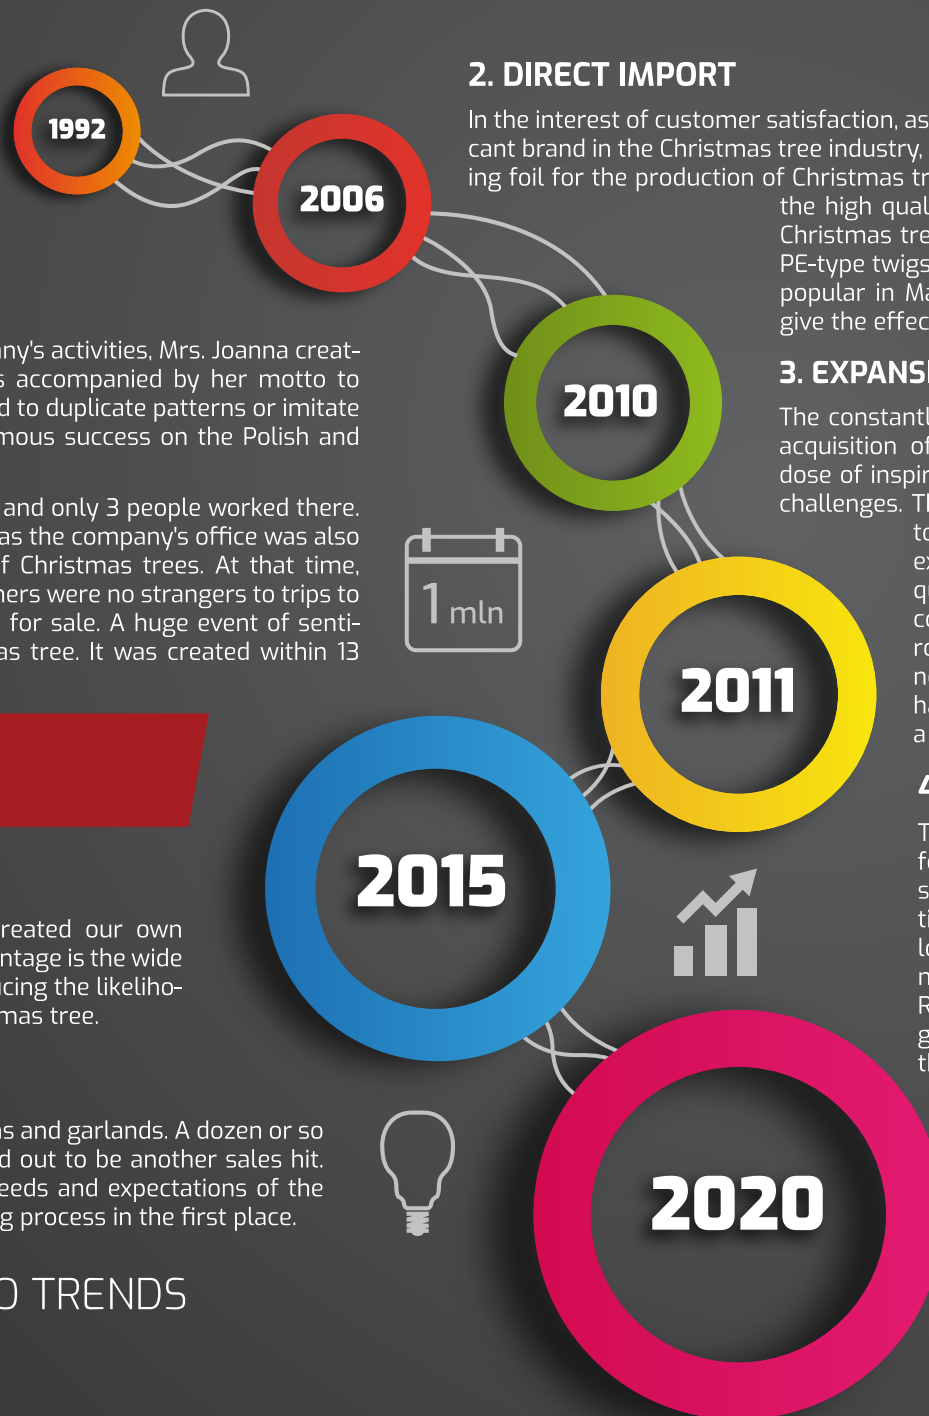

2. DIRECT IMPORT

In the interest of customer satisfaction, as well as the desire to create a significant brand in the Christmas tree industry, in 2006 the company began importing foil for the production of Christmas trees. This action allowed to maintain the high quality and repeatability of the color of Christmas trees. At the same time, the import of PE-type twigs began. They are currently the most popular in Matpol Christmas trees because they give the effect of a lifelike Christmas tree.

3. EXPANSION OF THE HEADQUARTERS

The constantly growing sales and the successive acquisition of new customers were a powerful dose of inspiration to stimulate openness to new challenges. The successes motivated the owners to make a bold decision to start the expansion of the company's headquarters in 2010. At that time, a new company office with a 300 m² showroom was established. Moreover, the new warehouses and production halls have been adapted to accommodate a large number of employees.

4. FOREIGN MARKET

The start of cooperation on the foreign market in 2011 was a huge success for the company. At that time, the recipients were companies located in countries such as: Germany, the Czech Republic, Slovakia, Russia, Belarus and Ukraine. It was a great achievement not only because the company started exporting its products, but also because thanks to this Matpol trees were sold on the most popular sales portal - Amazon.