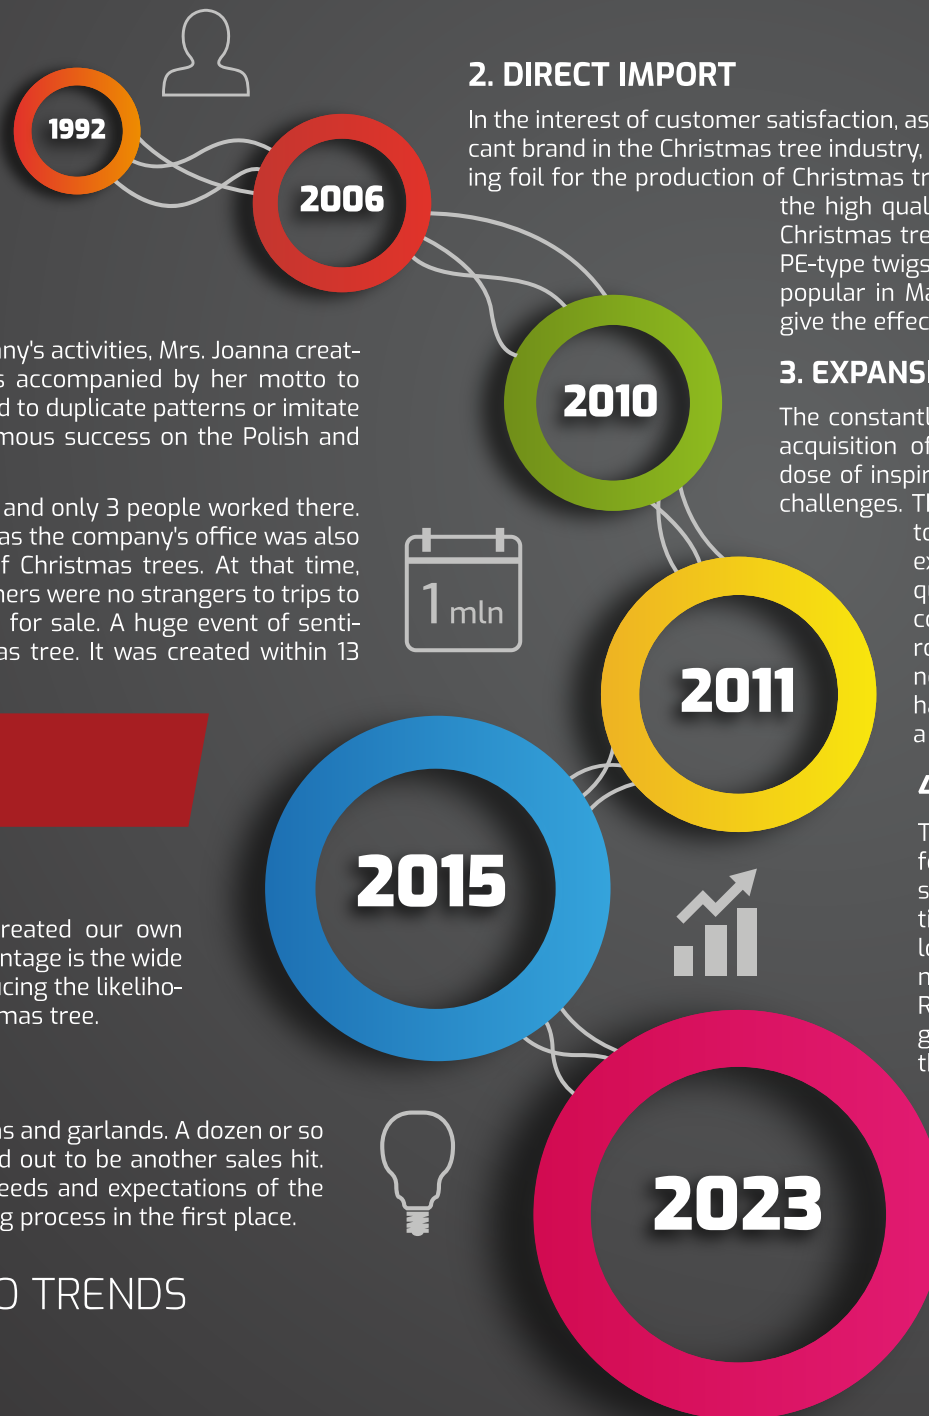

2. DIRECT IMPORT

In the interest of customer satisfaction, as well as the desire to create a significant brand in the Christmas tree industry, in 2006 the company began importing foil for the production of Christmas trees. This action allowed to maintain the high quality and repeatability of the color of Christmas trees. At the same time, the import of PE-type twigs began. They are currently the most popular in Matpol Christmas trees because they give the effect of a lifelike Christmas tree.

3. EXPANSION OF THE HEADQUARTERS

The constantly growing sales and the successive acquisition of new customers were a powerful dose of inspiration to stimulate openness to new challenges. The successes motivated the owners to make a bold decision to start the expansion of the company's headquarters in 2010. At that time, a new company office with a 300 m² showroom was established. Moreover, the new warehouses and production halls have been adapted to accommodate a large number of employees.

4. FOREIGN MARKET

The start of cooperation on the foreign market in 2011 was a huge success for the company. At that time, the recipients were companies located in countries such as: Germany, the Czech Republic, Slovakia, Russia, Belarus and Ukraine. It was a great achievement not only because the company started exporting its products, but also because thanks to this Matpol trees were sold on the most popular sales portal - Amazon.